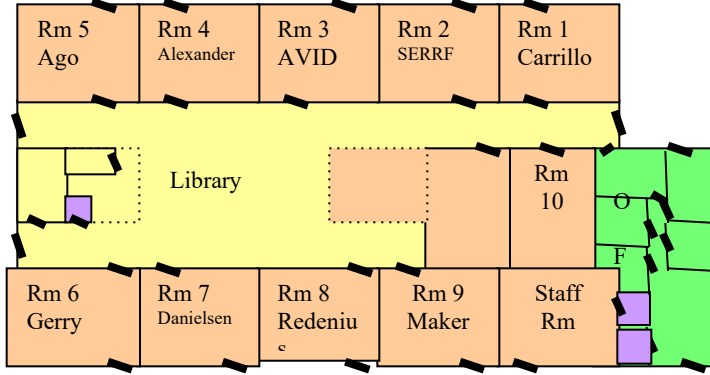

Fig Lane

Parking Area

Gymnasium

Shed

Band

Cafeteria

Maywood DaVinci Layout

LEGEND

- Restroom
- Custodian/Storage

MARGUERITE AVE

PARKING AREA

Note: Chain link fencing encloses the school.